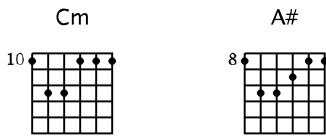

Elbow

Grounds For Divorce

Acoustic Guitar (steel) - Guitar

Capo on 2 fret

Guitar tuning: D G C F A D

. = 91

Intro

1 2 3

Three measures of guitar notation in 4/4 time. Each measure contains a triplet of eighth notes: 3-0-0-0-0-3-0-0-0. Below each measure is a diagram of the guitar fretboard showing the notes on the 3rd, 4th, and 5th strings.

Verse 1

4 5 6 7 8 9 10 11 12

Nine measures of guitar notation. Measures 4-6 show a triplet of eighth notes (3-0-0-0-0) followed by a quarter note (3-0) and a triplet of eighth notes (3-0-0-0-0). Measures 7-9 show a triplet of eighth notes (3-0-0-0-0) followed by a quarter note (3-0) and a triplet of eighth notes (3-0-0-0-0). Measures 10-12 show a triplet of eighth notes (3-0-0-0-0) followed by a quarter note (3-0) and a triplet of eighth notes (3-0-0-0-0). Below each measure is a diagram of the guitar fretboard.

Chorus

13 Cm A# A# Cm Cm

Three measures of guitar notation. Measure 13 is Cm (10-10-10-10-10-10-10-10-10). Measure 14 is A# (9-9-9-9-9-9-9-9-9). Measure 15 is Cm (10-10-10-10-10-10-10-10-10). Below each measure is a diagram of the guitar fretboard.