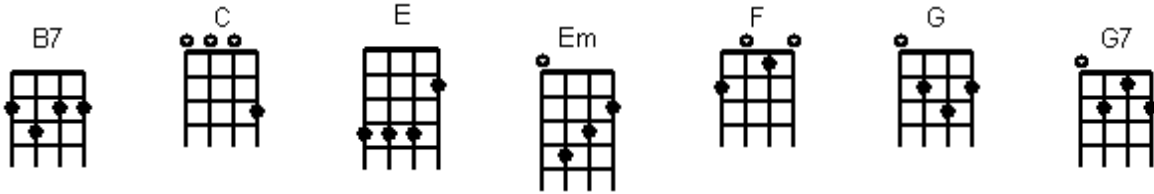

# Blueberry Hill

ukulele 16JUL14

I found my [F] thrill  
On Blueberry [C] Hill  
On Blueberry [G7] Hill  
Where I found [C] you

The moon stood [F] still  
On Blueberry [C] Hill  
And lingered [G7] until  
My dreams came [C] true

The [G] wind in the [C] willow played  
Love's [G7] sweet melo [C]dy  
But [B7] all of those [Em] vows we [B7] made [Em]  
Were [B7] never to [E] be [G7]

Tho' we're a [F]part  
You're part of me [C] still  
For you were my [G7] thrill  
On BlueBerry [C] Hill