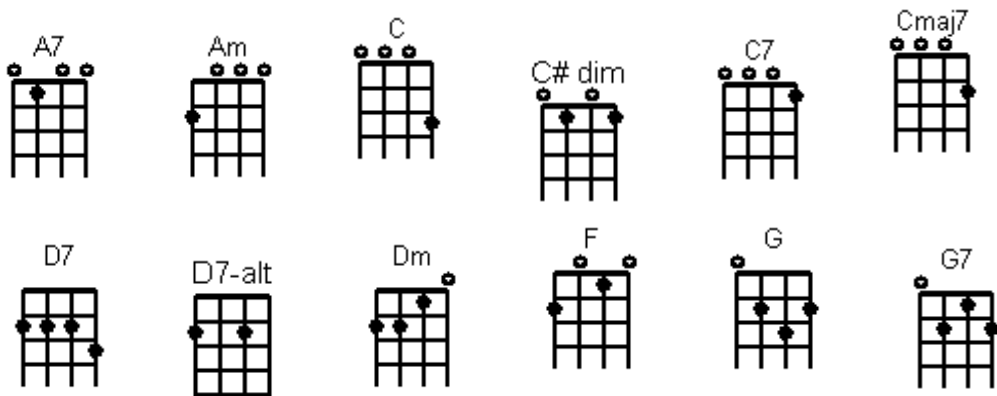

# By the Light of the Silvery Moon

ukulele 16JUL14

By the [C] light [Cmaj7] [C7] of the Silvery [F] Moon [Am] [D7-alt]  
I want to [G] spoon. [G7]  
To my honey I'll [C] croon [C#dim] love's [G7] tune.

Honey [C] moon, [Cmaj7] [C7] keep a shining in [F] Ju- [A7]-u- [Dm]-une.  
Your silv'ry [C] beams will [D7] bring love [C] dreams.  
We'll be [Am] cuddling [D7-alt] soon [G7]  
By the silv'ry [C] moon.

By the [C] light ( Not the dark, but the [C] light ),  
Of the Silvery [D7] Moon ( Not the sun, but the [D7] moon )  
I want to [G] spoon. ( Not knife, but [G7] spoon )  
To my honey I'll [C] croon [C#dim] love's [G7] tune.

Honey [C] moon, ( Not the [Cmaj7] sun, but the [C7] moon )  
Keep a-shining in [F] Ju- [A7]-u- [Dm]-une.  
Your silv'ry [C] beams will [D7] bring love [C] dreams.  
We'll be [Am] cuddling [D7-alt] soon [G7]  
By the silv'ry [C] moon..