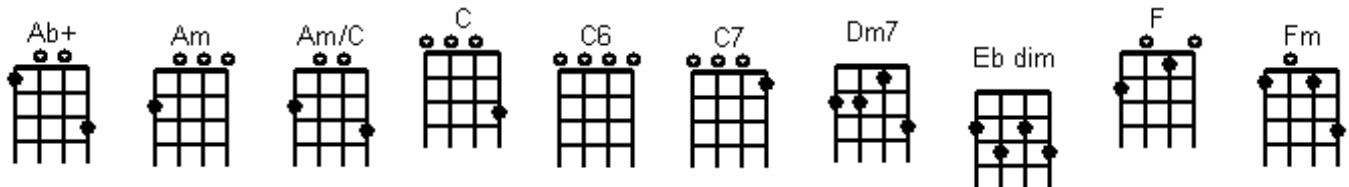

Muppets Theme

ukulele 14JUN15

[C]Its' [Ebdim]time to [G7]play the music
 [C]Its [Ebdim]time to [G7]light the lights
 [C]its [C7]time to [F]meet the [Fm]muppets on the
 [Am]muppet [Ab+]show to [G]night

[C]Its [Ebdim]time to [G7]put on make up
 [C]its [Ebdim]time to [G7]dress up right
 [C]its [C7]time to [F]raise the [Fm]curtain on the
 [Am]Muppet [Ab+]show to [G]night